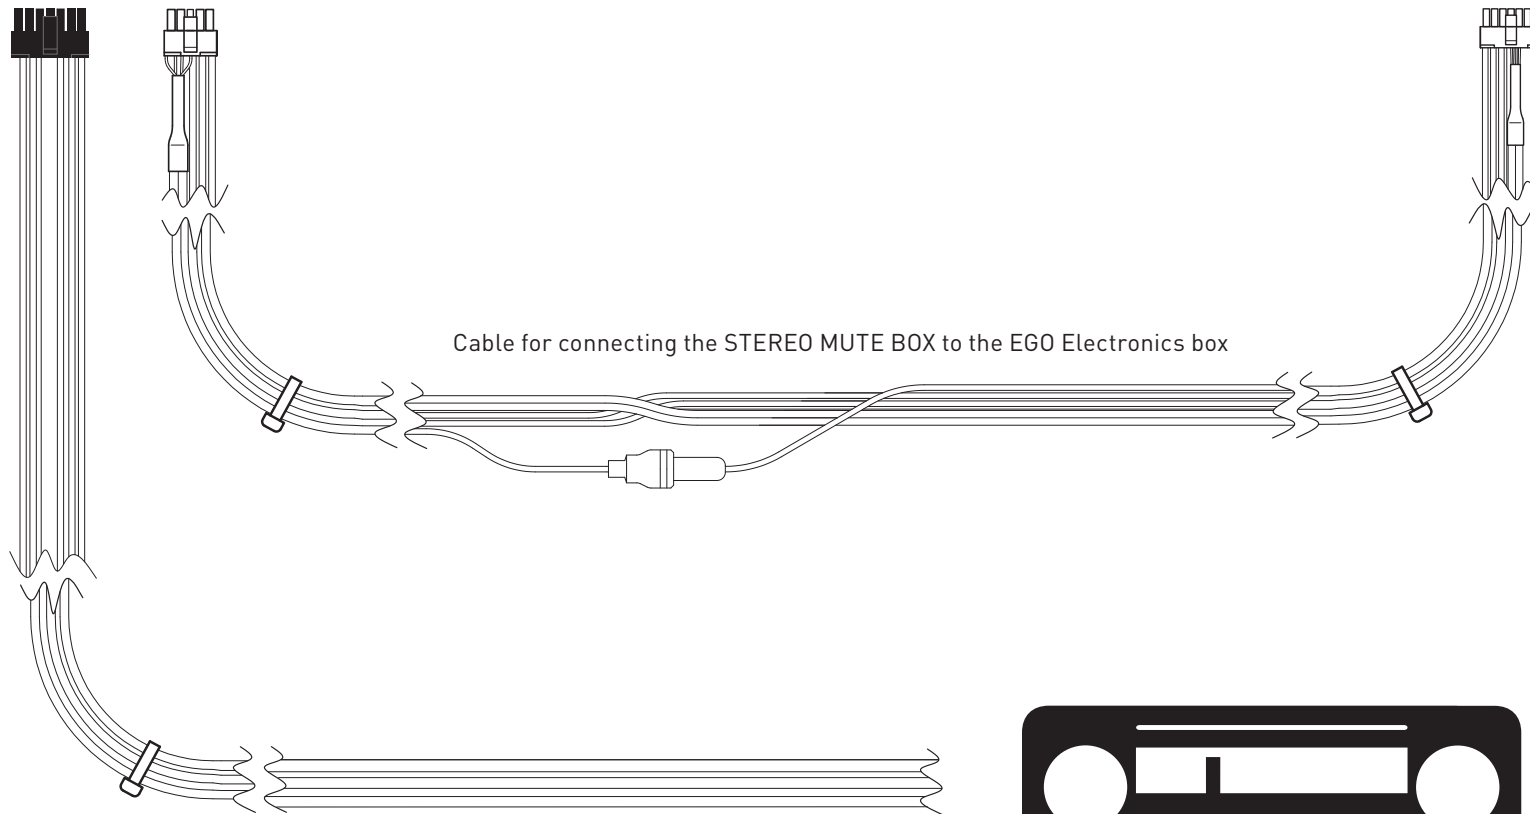

## Contents

- STEREO MUTE BOX
- ISO cable for connecting the STEREO MUTE BOX to the vehicle
- Quick Guide
- Safety information

## Product characteristics

- The car radio is muted during conversation and audio streaming.
- Telephone calls are directed to the front speakers.
- Stereo quality sound is reproduced on the front speakers.
- The STEREO MUTE BOX mutes the sound coming from the rear speakers during conversation and audio streaming.

In addition to phone calls and Bluetooth® audio streaming (A2DP), the EGO TALK, FLASH, LOOK, and DRIVE models enable music to be played from a MP3 player connected to the EGO Electronics box line-in jack.

EGO Electronics box (EGO TALK, FLASH, LOOK, DRIVE)

Cable for connecting the STEREO MUTE BOX to the EGO Electronics box

ISO cable for connecting the STEREO MUTE BOX to the car radio and speakers